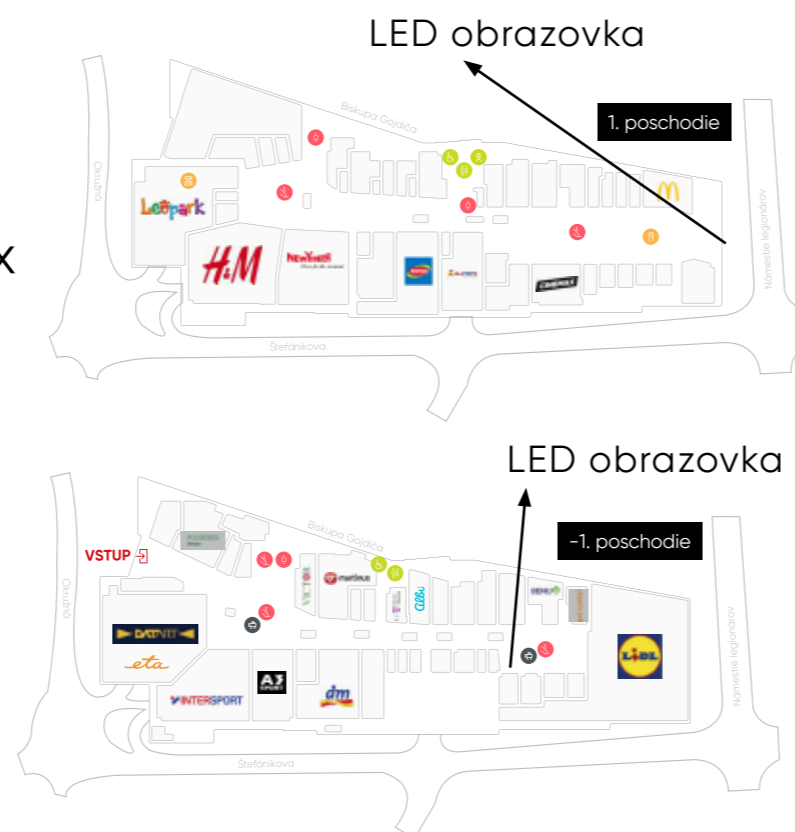

Prenájom 1 LED obrazovky

6 mesiacov, zľava 30%

LED obrazovka exteriér

rozlíšenie 1248x320px a 640x320px
formát statickej reklamy JPG
videospot formát AVI, MP4

LED obrazovka interiér

rozlíšenie 1536x576px
formát statickej reklamy JPG
videospot formát AVI, MP4

Dĺžka spotu	Frekvencia za hodinu	Cena za 1 mesiac / 1 obrazovka
10 sekúnd	8	175 €
15 sekúnd	8	210 €
20 sekúnd	8	245 €
30 sekúnd	8	280 €